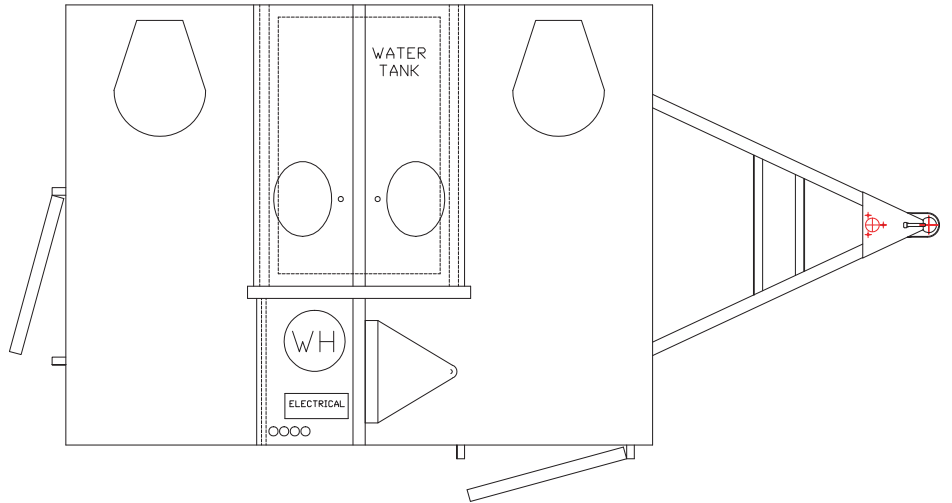

2 Station Deluxe

Features Include:

- Ceramic Flush Toilets
- Warm Running Water Sinks
- Heat And Air Conditioning
- Soap/Paper Towel
- Large Mirrors, Lights & Stereo System
- Hardwood Floors
- Granite Countertops
- Compact - Perfect For Smaller Spaces

*May not be exactly as shown

600 flushes	200 gal. Waste Tank 78 gal. Fresh Water	1 Women 1 Men	1 Urinal	Electrical: 2 - 15 AMP
-------------	--	------------------	----------	------------------------

To Reserve: 1-800-337-8399 • www.sunrisewashroomrentals.com