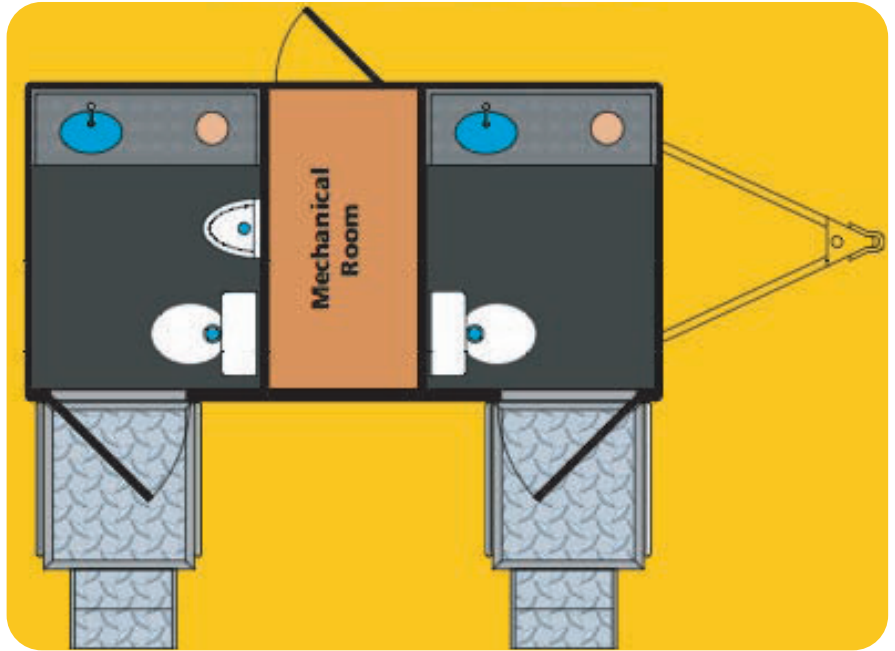

## 2 Station Platinum

\*May not be exactly as shown

900+ flushes	320 gal. Waste Tank 150 gal. Fresh Water	1 Women 1 Men	1 Urinal	Electrical: 2 - 15 AMP
--------------	---	------------------	----------	------------------------