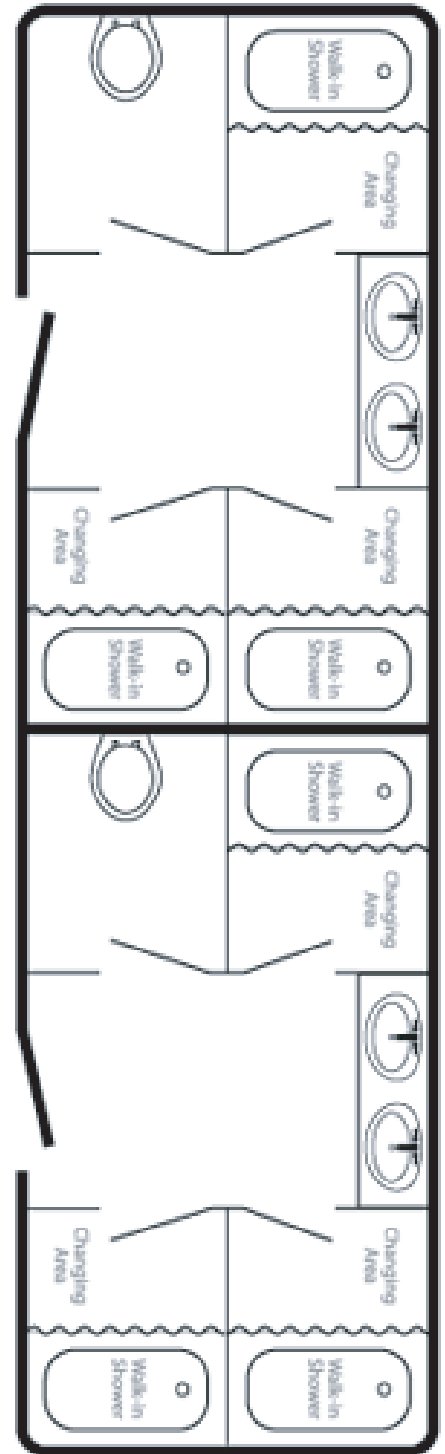

6 Showers + 2 Toilets

Suitable for Cold Weather to -40° F

Features Include:

- Ceramic Flush Toilets
- Warm Running Water Sinks
- Hot Water Showers
- Heat And Air Conditioning
- Large Mirrors, Lights & more!

6 Showers 2 Toilets	850 gal. Grey Water 150 gal. Black Water 300 gal. Fresh Water	1 Women 1 Men 6 Shower	Electrical: 5 - 30 AMP Propane: Yes
------------------------	---	------------------------------	--