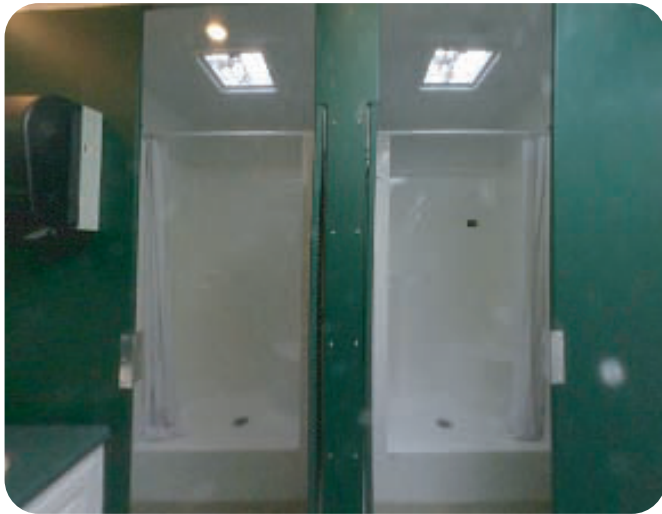

6 Showers + 2 Toilets

Suitable for Cold Weather to -40° F

Features Include:

- Ceramic Flush Toilets
- Warm Running Water Sinks
- Hot Water Showers
- Heat And Air Conditioning
- Large Mirrors, Lights & more!

6 Showers 2 Toilets	850 gal. Grey Water 150 gal. Black Water 300 gal. Fresh Water	1 Women 1 Men 6 Shower	Electrical: 5 - 30 AMP Propane: Yes
------------------------	---	------------------------------	--